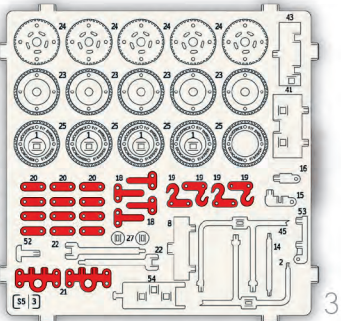

Wood Trick®
A NEW WORLD OF ART

MECHANICAL
3D PUZZLE

SAFARI CAR 4X4

[1]

2

1

[9]

2

1

47

55

41

3

2

13

11